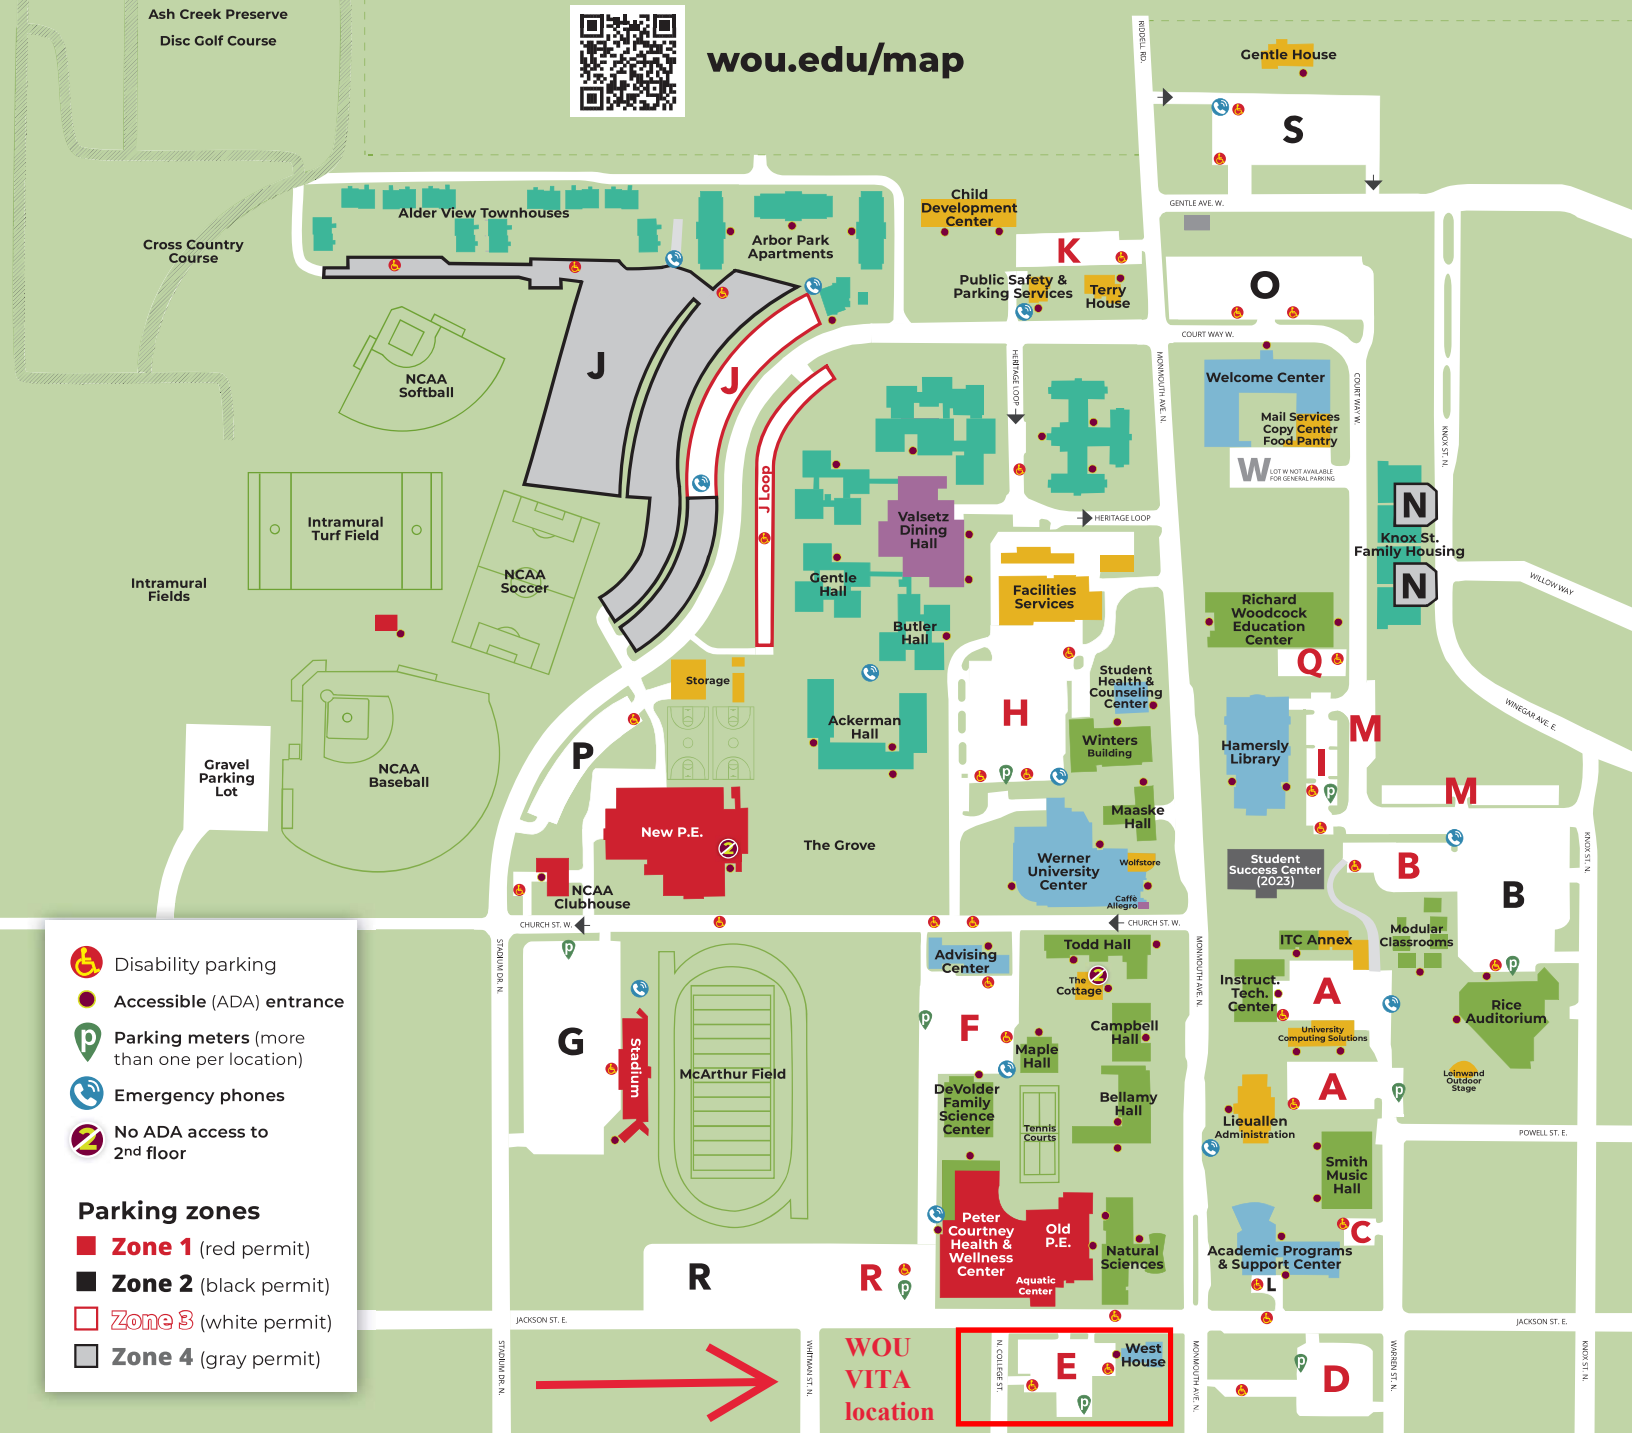

Parking: Buy a $2 day parking pass at Public Safety or in the Lieuallen Administration building. Or pick up a free guest pass from the building you're visiting.

Short term parking: Look for coin-metered spots across campus, or the 15-minute and 20-minute spots along Monmouth Ave. N. and Church St. W.

503-838-8267 • parking@wou.edu • wou.edu/parking

wou.edu/map

Athletic facilities

- Aquatic Center
- McArthur Field
- NCAA Clubhouse
- New P.E.
- Old P.E.
- Peter Courtney Health and Wellness Center

Classrooms

- Bellamy Hall
- Campbell Hall
- DeVolder Family Science Center

- Instructional Technology Center
- Maple Hall
- Maaske Hall
- Modular Classrooms
- Natural Sciences
- Peter Courtney Health and Wellness Center
- Rice Auditorium
- Richard Woodcock Education Center
- Smith Music Hall
- Winters (Math/Nursing)

Food service

- Caffe Allegro
- Valsetz Dining Hall

Residence halls

- Ackerman Hall
- Alder View Townhouses
- Arbor Park Apartments
- Barnum Hall
- Butler Hall
- Gentle Hall
- Heritage Hall
- Knox St. Family Housing
- Landers Hall

Student support

- Academic Programs & Support Center
- Advising Center
- Hamersly Library
- Student Health & Counseling Center
- Welcome Center
- Werner University Center
- West House

Other

- Child Development Center
- Copy Center

- The Cottage
- Facilities Services
- Food Pantry
- Gentle House
- Leinwand Outdoor Stage
- Lieuallen Administration
- Mail Services
- Parking Services
- Public Safety
- Terry House
- University Computing Services
- Wolfstore