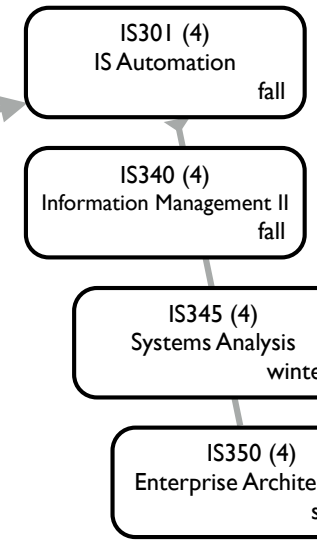

BS/BA

BAS, 2+2

Start here with advisor approval ▶

Concentration: 16 credits

Minor

▶16 upper-division IS course credits
plus prerequisites (24-36 total credits)

DATA101 Foundations of Data Analytics
CS13x Intro to Programming
CS162 Computer Science II
WR300 Tech and Workplace Writing