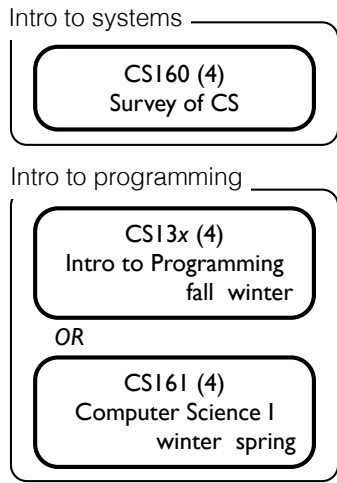

BS/BA

BAS, 2+2

Start here with advisor approval ▶

Concentration: 16 credits

Minor

▶16 upper-division IS course credits
plus prerequisites (24-36 total credits)

DATA101 Foundations of Data Analytics
CS13x Intro to Programming
CS162 Computer Science II
WR300 Tech and Workplace Writing