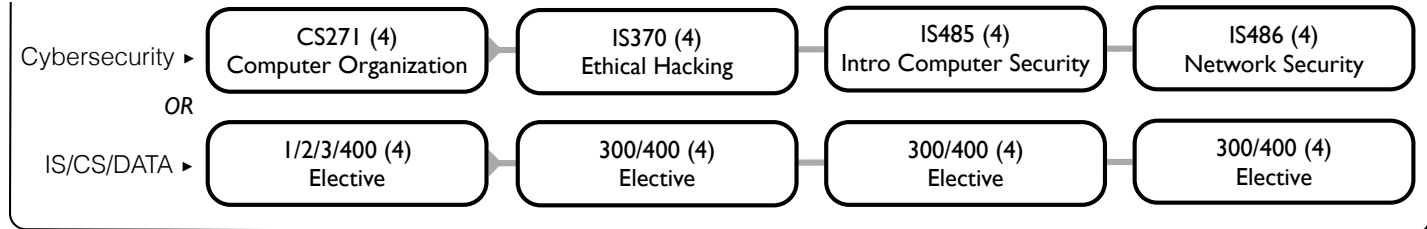

BS/BA

BAS, 2+2

Start here with advisor approval ▶

Concentration: 16 credits

Minor

▶16 upper-division IS course credits
plus prerequisites (24-36 total credits)

DATA101 Foundations of Data Analytics
CS13x Intro to Programming
CS162 Computer Science II
WR300 Tech and Workplace Writing