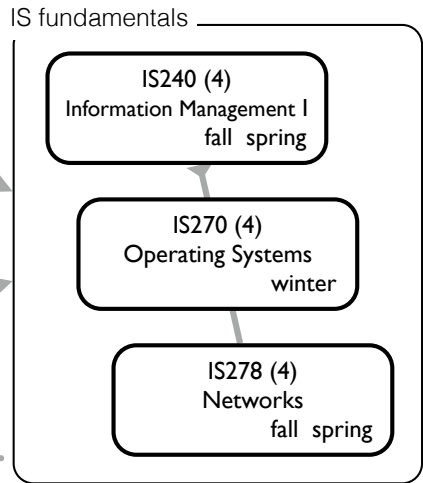

BS/BA

BAS, 2+2

Start here with advisor approval ▶

Concentration: 16 credits

Minor

▶16 upper-division IS course credits
plus prerequisites (24-36 total credits)

DATA101 Foundations of Data Analytics
CS13x Intro to Programming
CS162 Computer Science II
WR300 Tech and Workplace Writing

CS312 Social History Computing
CS340 Computer Ethics
CS436 Dynamic System Simulation
CS/IS407 Seminars

Sample Electives

DATA432 Intro to Data Analytics
DATA434 Data Visualization
DATA436 Learning from Data
DATA438 Social/Economic Networks