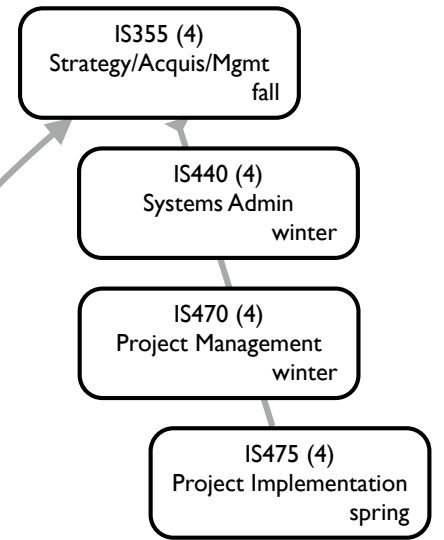

BS/BA

BAS, 2+2

Start here with advisor approval ▶

Concentration: 16 credits

Minor

▶16 upper-division IS course credits
plus prerequisites (24-36 total credits)

DATA101 Foundations of Data Analytics
CS13x Intro to Programming
CS162 Computer Science II
WR300 Tech and Workplace Writing

CS312 Social History Computing
CS340 Computer Ethics
CS436 Dynamic System Simulation
CS/IS407 Seminars

Sample Electives

DATA432 Intro to Data Analytics
DATA434 Data Visualization
DATA436 Learning from Data
DATA438 Social/Economic Networks