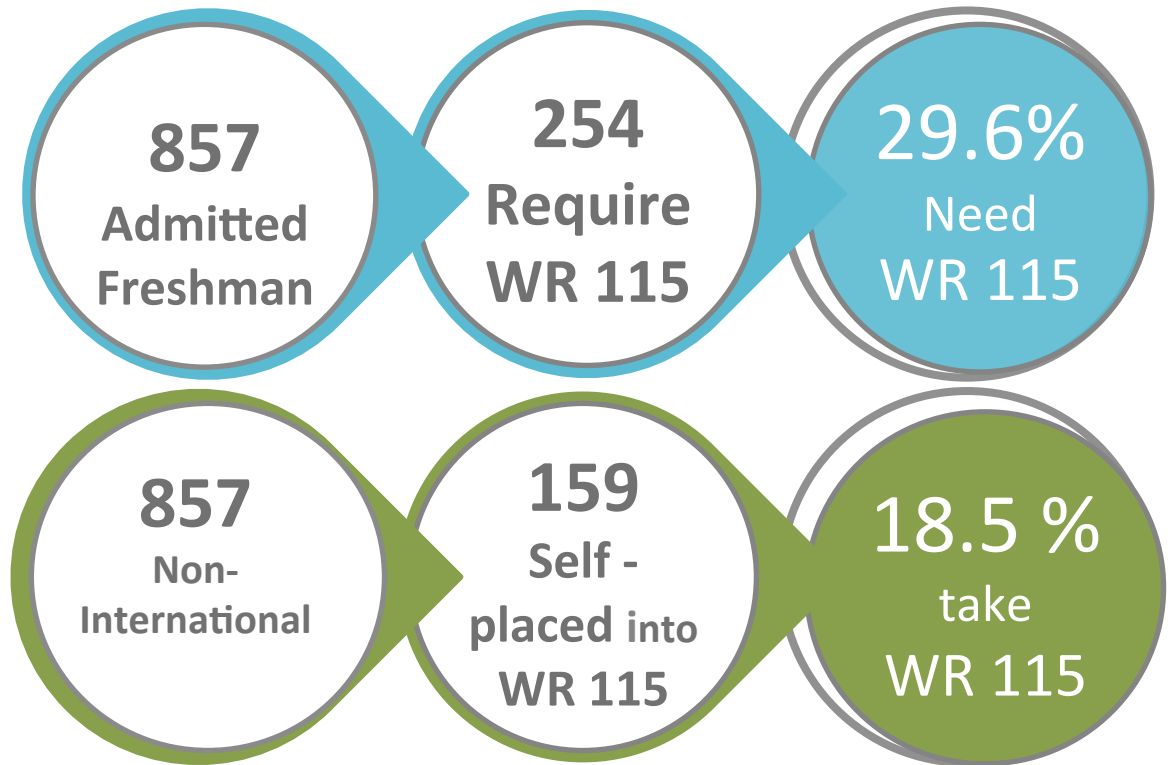

Writing 115 -- Statistics {2014}

379	SAT score below 500
94	ACT score 19 or below
<u>+ 33</u>	No SAT/ACT scores
506	= 59%
-167	Have WR115 from Dual Credit Programs
-67	Transfer in with WR 1XX equivalent
<u>-18</u>	Qualify for WR 135 (ACT higher than SAT)
254	TOTAL who need WR115

Challenge Exams

254 **Students**

-63 **Successful Challenge Exams**

191