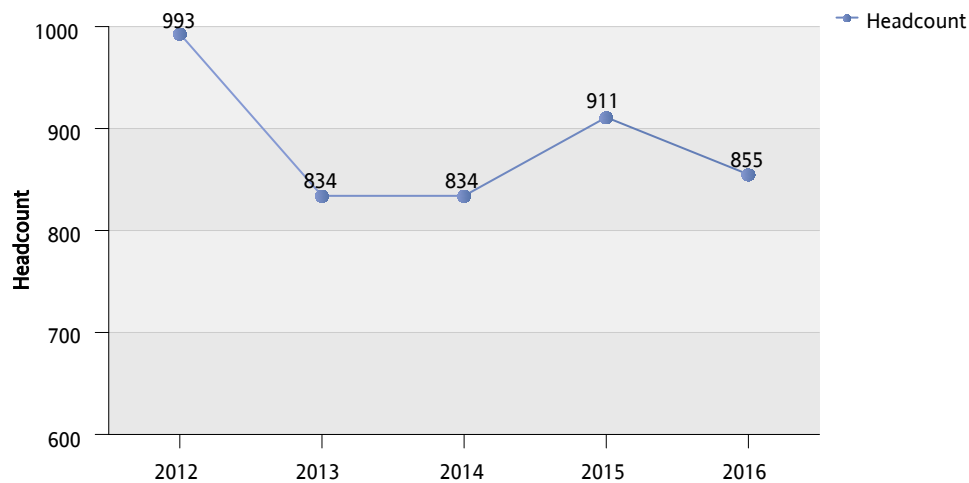

Freshman Cohort - Incoming Freshmen Fall 2016

	Fall 2016	
	Headcount	Percent
Total Headcount	855	100%
Female	561	65.6%
Male	294	34.4%
Other	0	0.0%
Oregon Residents	626	73.2%
Out of State Residents	229	26.8%
First Generation (Self Reported)	440	51.5%
Nonresident Alien	13	1.5%
Hispanic or Latino	173	20.2%
American Indian/Alaskan Native	10	1.2%
Asian	43	5.0%
Black/African American	42	4.9%
Pacific Islander	37	4.3%
White	520	60.8%
Two or More Races	2	0.2%
Unknown/Did Not Respond	15	1.8%

First Time Full Time Freshman Cohort - 5 Year Trend

The First Time Full Time Freshman (FTFTFR) Cohort is established as a baseline for tracking retention and graduation rates.