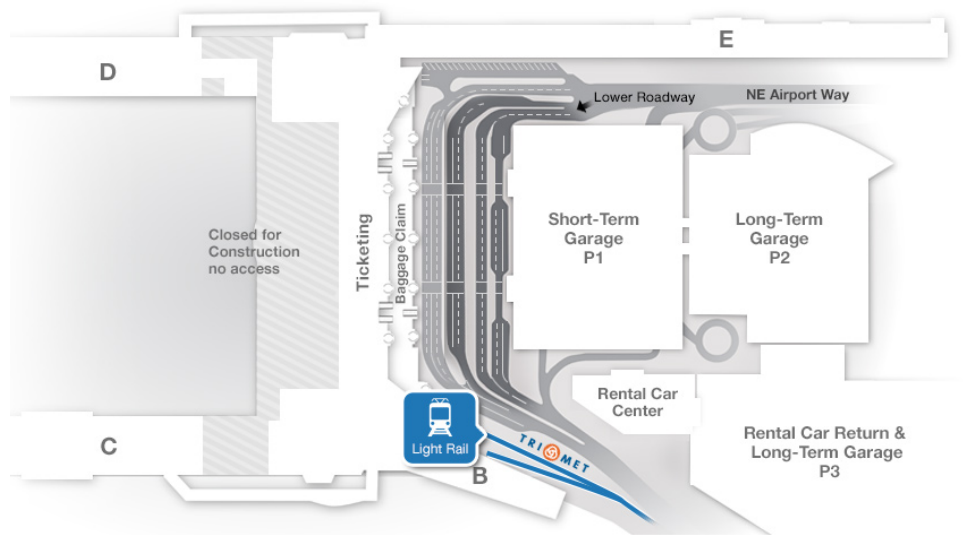

The Trimet Max/Light Rail can be found on the main level, at the south end of the ticket lobby beyond the Starbucks. The Red Line services PDX, and trains depart every 15 minutes.

→ Step 2. Get into MAX Red Line train

After purchasing the ticket in person or online. You would take the Portland International Airport MAX red line train which will take you to the “Gateway/NE 99th Ave” stop. You will get off at “Gateway/NE 99th Ave” station and get into the MAX green line train to finally get to “Union Station/NW 5th & Glisan.”

Get in: Portland International Airport (**Board MAX Red Line**)

Get off: Gateway/NE 99th Ave TC MAX Station

Get in: Gateway/NE 99th Ave TC MAX Station (**Board MAX Green Line**)

Get off: Union Station/NW 5th & Glisan

Get in: Bus 40X at Bay T

Get off: Western Oregon U - Monmouth Ave @ Church

You have finally arrived at your destination. Welcome to Western Oregon University!