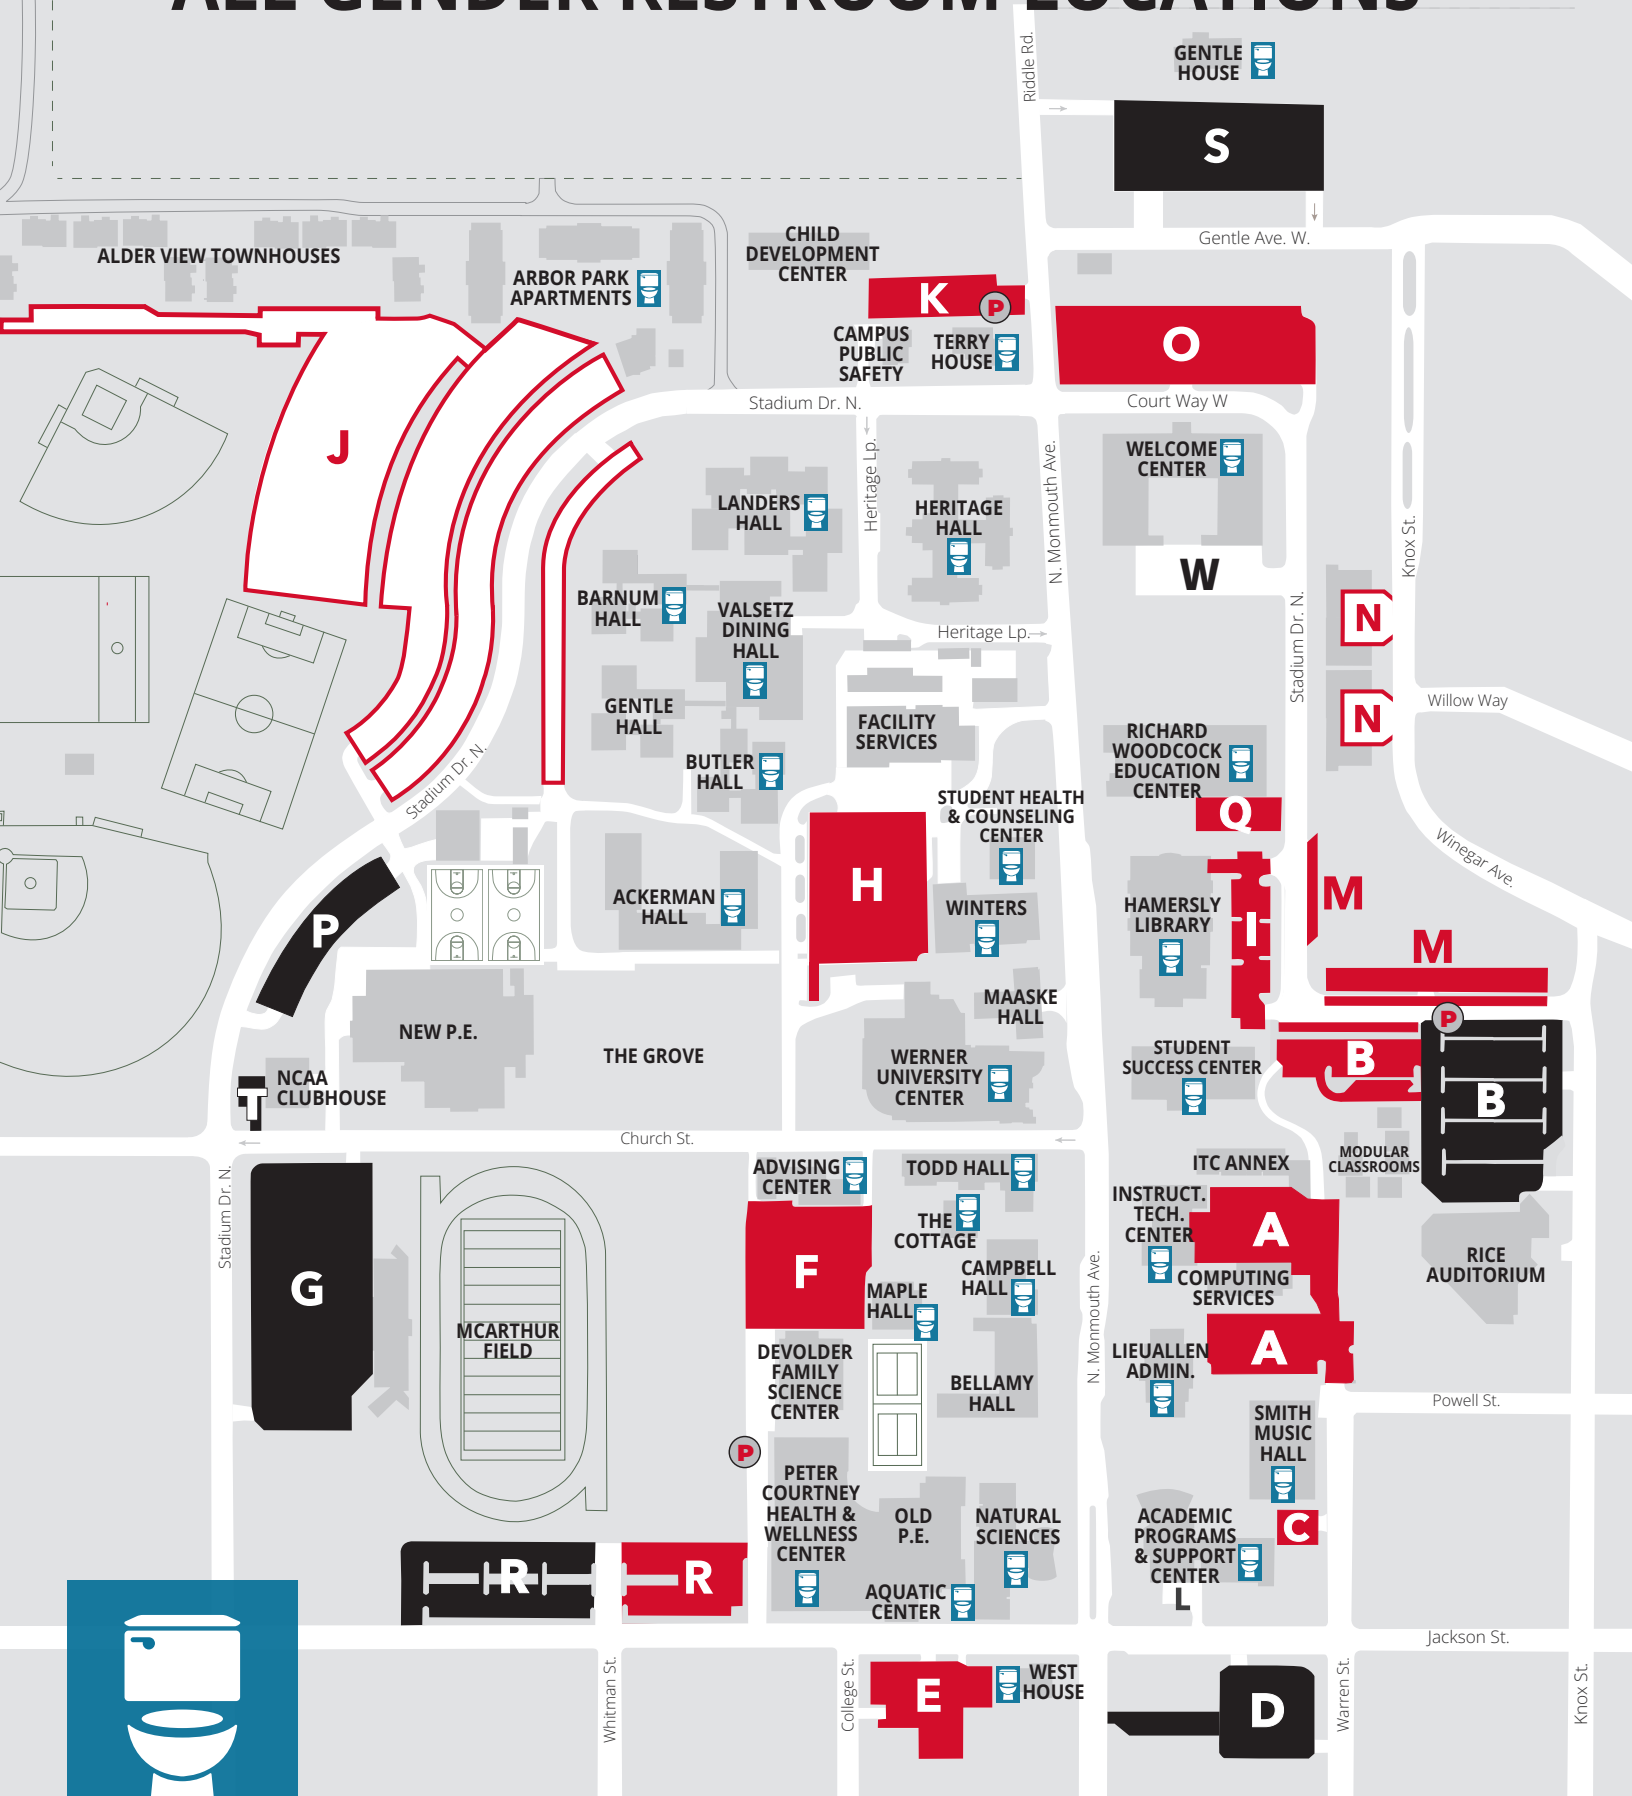

ALL GENDER RESTROOM LOCATIONS

Western Oregon
UNIVERSITY

Diversity, Equity, & Inclusion
Monday – Friday, 8 a.m. - 5 p.m.
Lieuallen Administration 302
503-838-8002 | dei@wou.edu