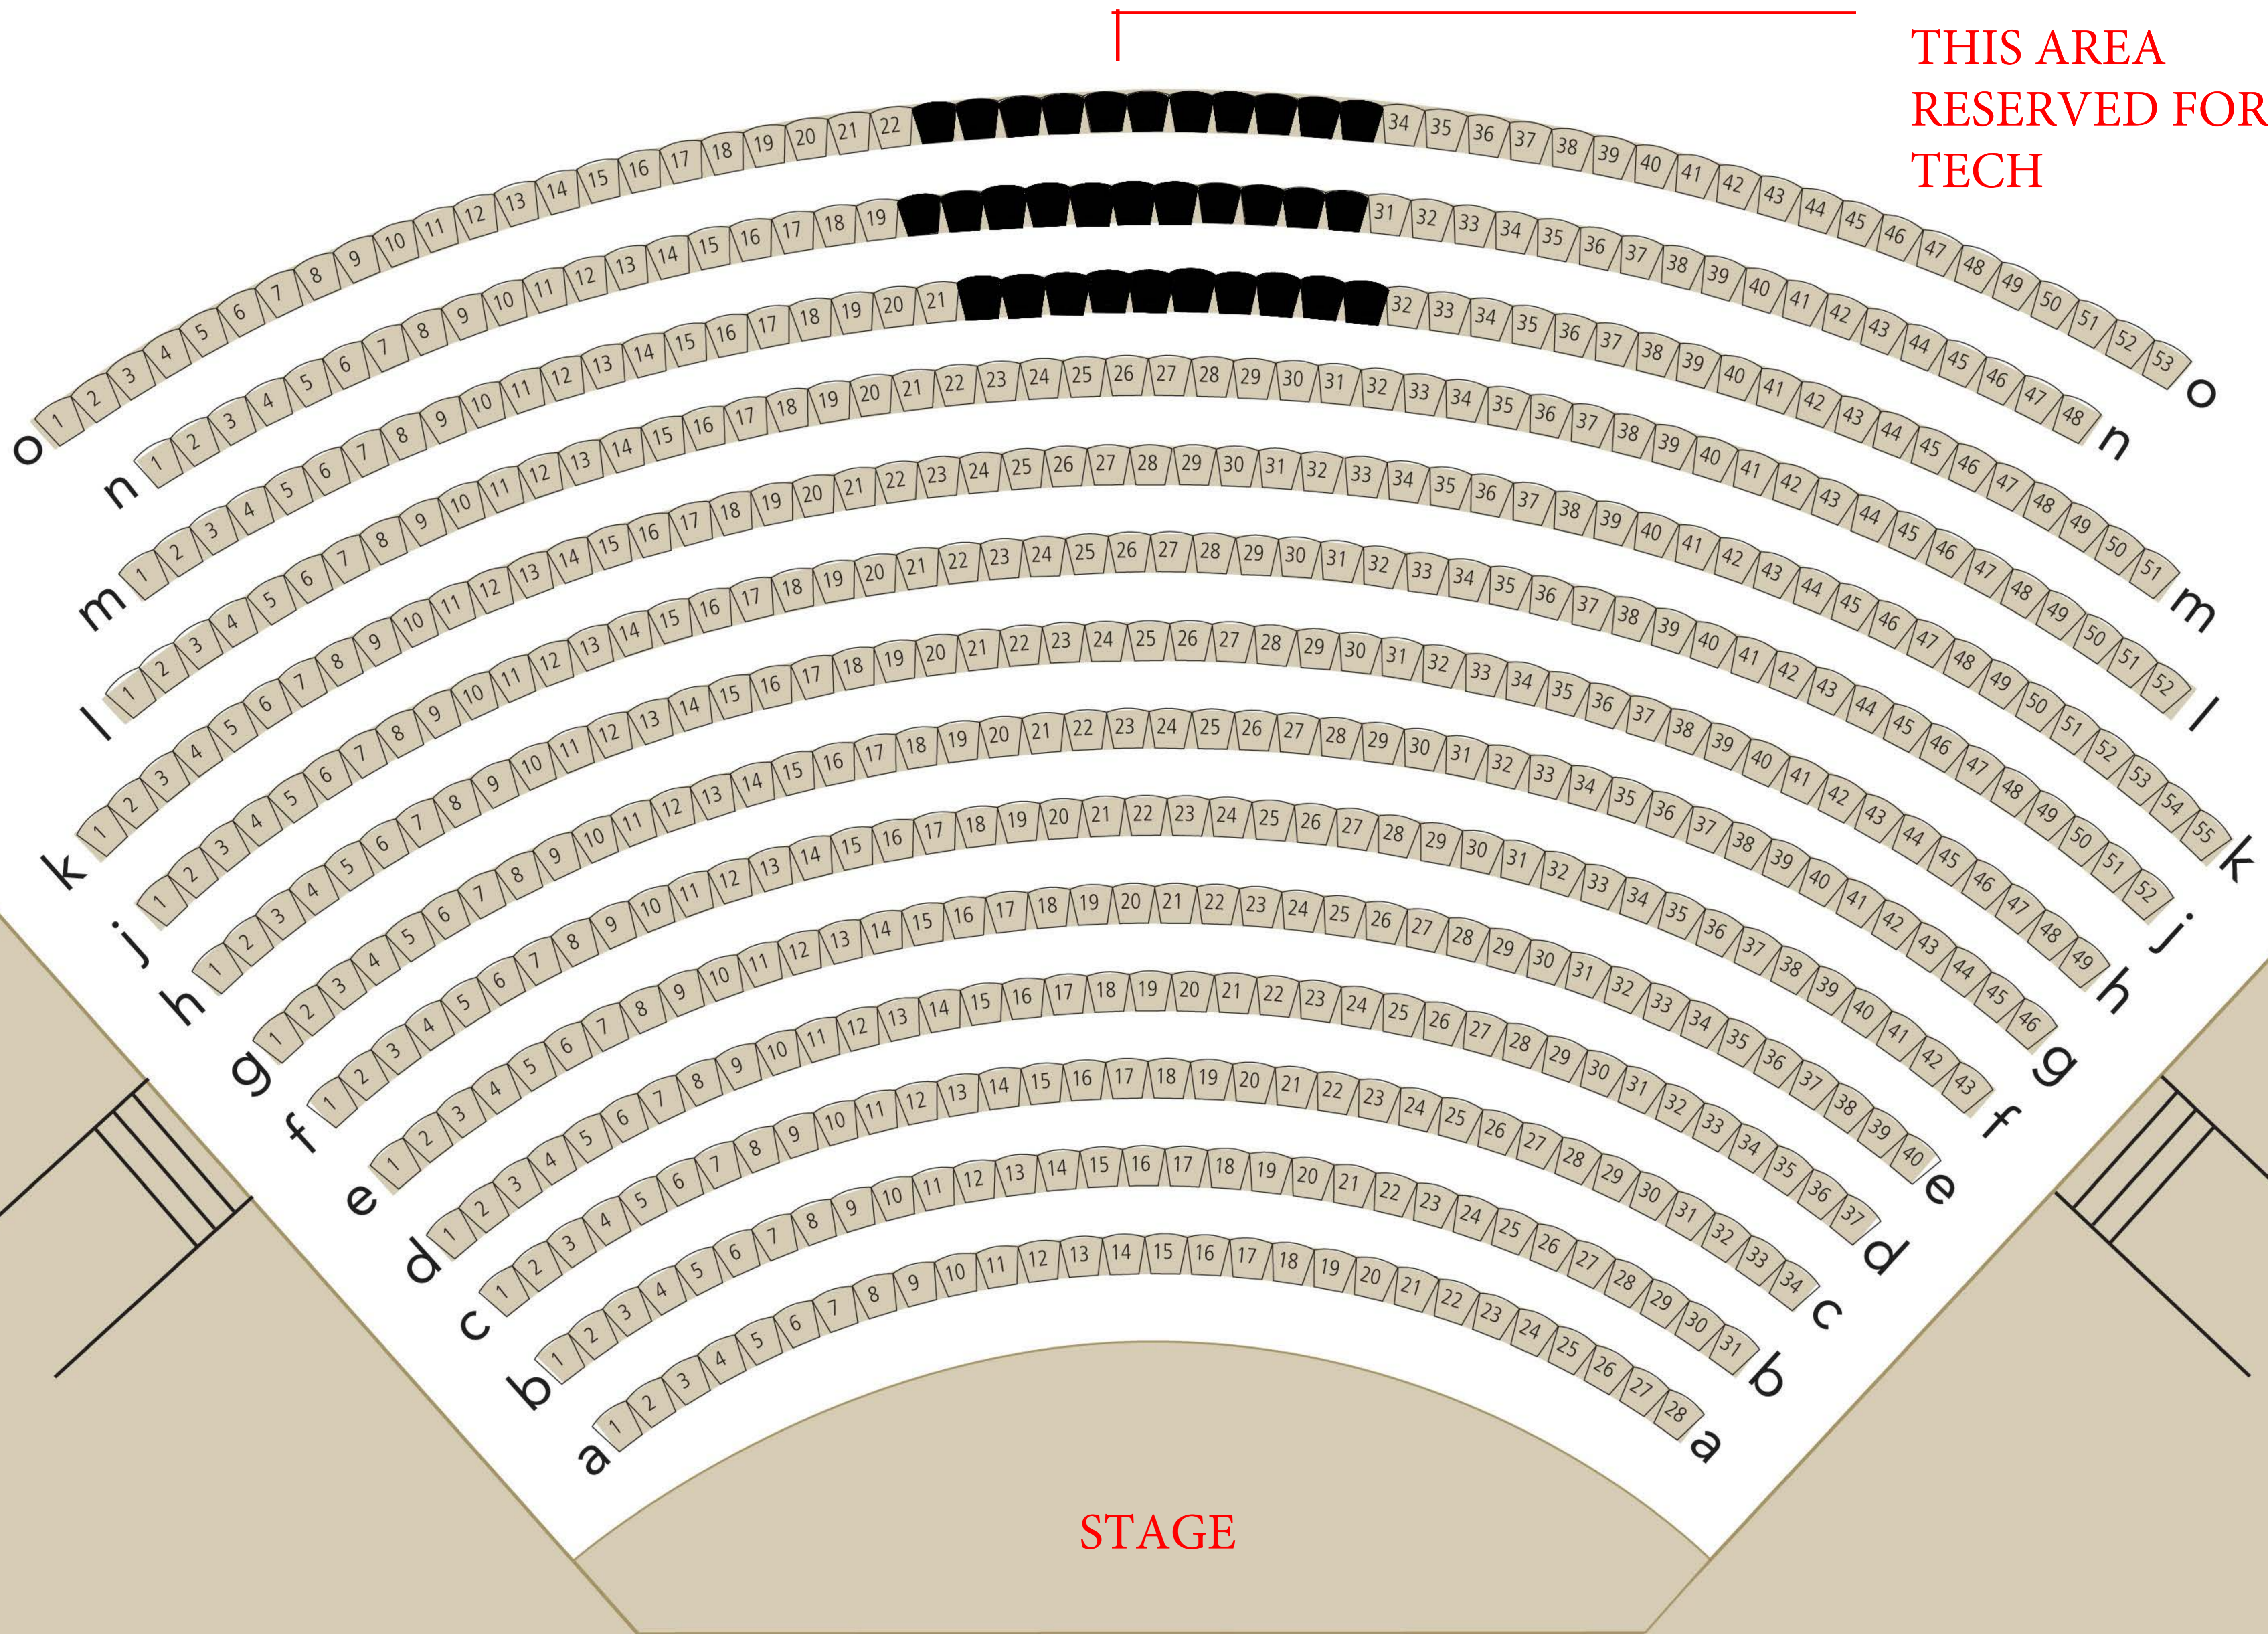

# Rice Auditorium

WESTERN OREGON UNIVERSITY ON THE CORNER OF KNOX AND POWELL

THIS AREA  
RESERVED FOR  
TECH

STAGE