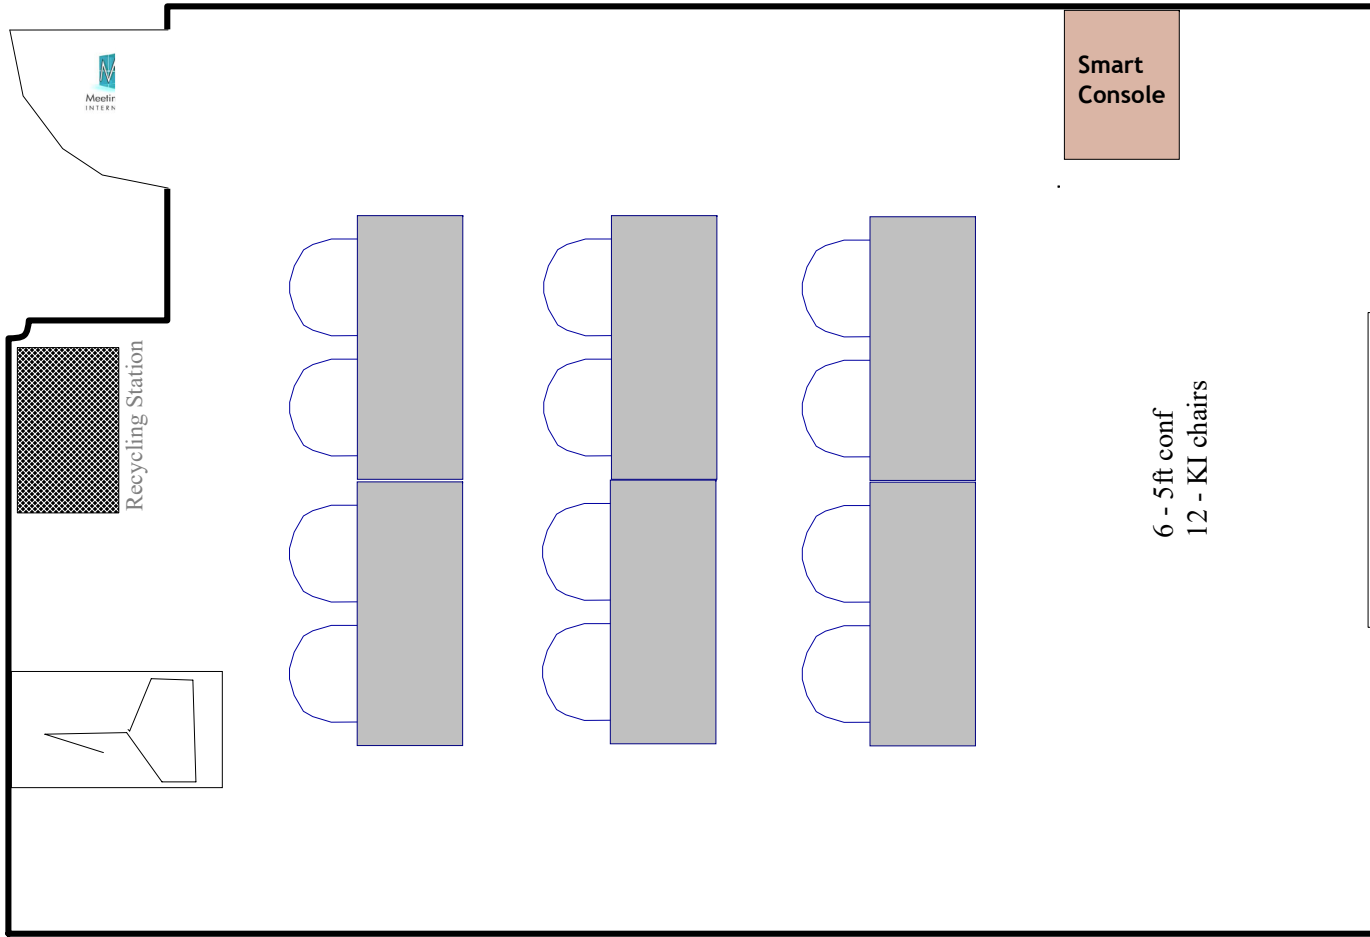

# Classroom Ochoco

Meer  
INTX

Recycling Station

Smart  
Console

6 - 5ft conf  
12 - KI chairs

Open Wall Unit for Screen