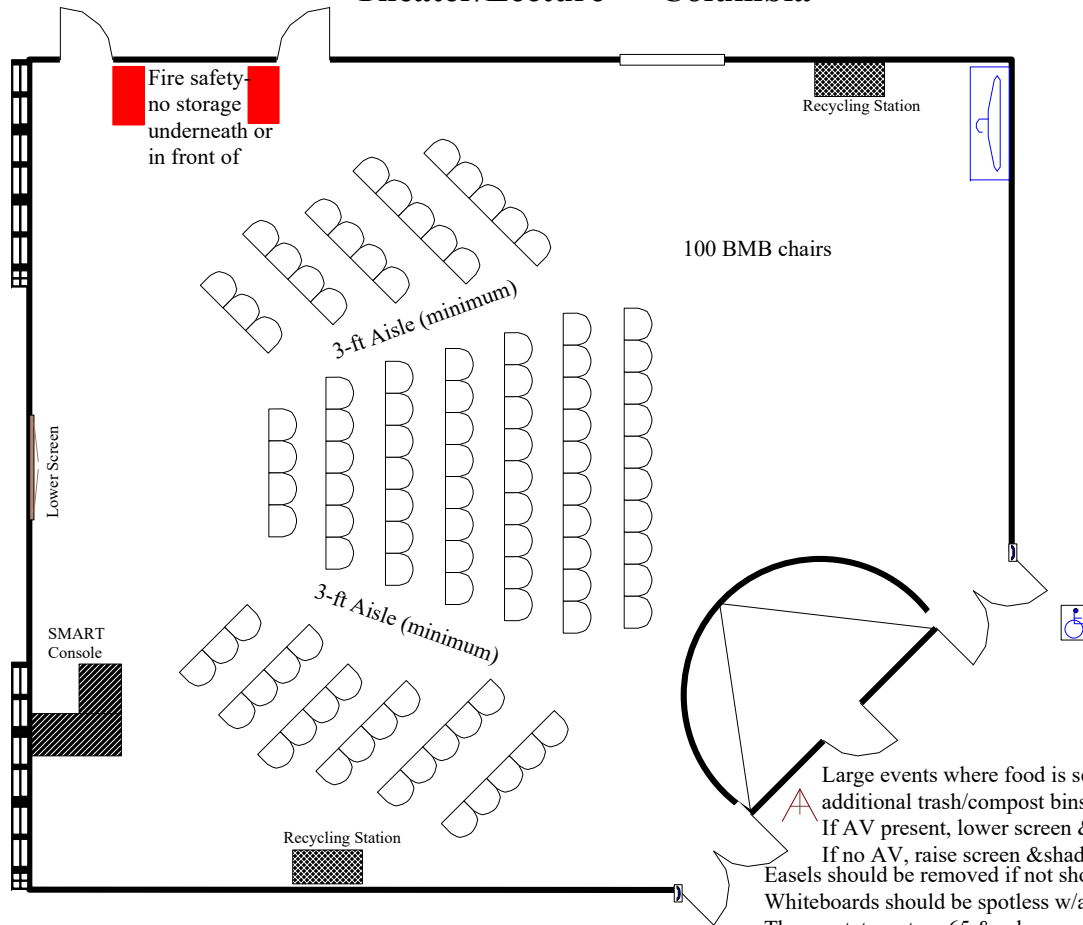

Theater/Lecture Columbia

Fire safety-
no storage
underneath or
in front of

Recycling Station

100 BMB chairs

3-ft Aisle (minimum)

Lower Screen

SMART
Console

3-ft Aisle (minimum)

Recycling Station

Large events where food is served will need additional trash/compost bins brought in
 If AV present, lower screen & window shades
 If no AV, raise screen & shades
 Easels should be removed if not shown in diagram
 Whiteboards should be spotless w/a set of 4 pens & eraser
 Thermostats- set on 65 & volume control "0"